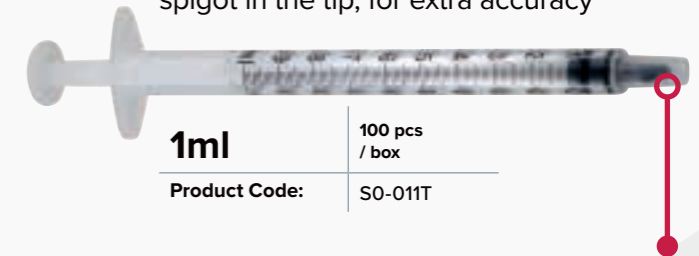

### Low Dead Space Spigot Tip Design

**1ml**  
100 pcs / box  
Product Code: S0-010

# Needles & Syringes

A friction fit connection that requires the clinician to insert the tip of the syringe into the needle hub or other attaching device in a push and twist manner. This twist will ensure a secure connection that is less likely to detach

## Luer Slip Syringe

### 1ml Tuberculin Syringe

Historically used to deliver the TB antigen test, Tuberculin syringes are typically 1ml size, and used to deliver very small amounts of medication accurately, through a needle. The GBUK Tuberculin syringe features a dead space reducing spigot in the tip, for extra accuracy