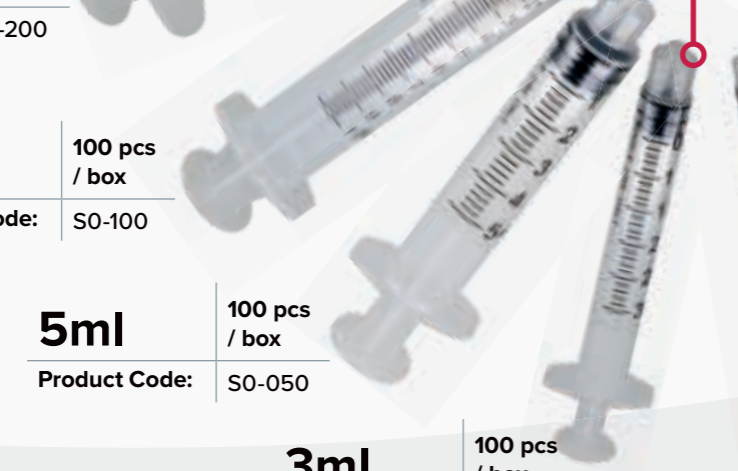

**30ml**  
50 pcs / box  
Product Code: S0-300

**20ml**  
100 pcs / box  
Product Code: S0-200

**10ml**  
100 pcs / box  
Product Code: S0-100

**5ml**  
100 pcs / box  
Product Code: S0-050

**3ml**  
100 pcs / box  
Product Code: S0-030

### Low Dead Space Spigot Tip Design

**1ml**  
100 pcs / box  
Product Code: S0-010

# Needles & Syringes

A friction fit connection that requires the clinician to insert the tip of the syringe into the needle hub or other attaching device in a push and twist manner. This twist will ensure a secure connection that is less likely to detach

### 1ml Tuberculin Syringe

Historically used to deliver the TB antigen test, Tuberculin syringes are typically 1ml size, and used to deliver very small amounts of medication accurately, through a needle. The GBUK Tuberculin syringe features a dead space reducing spigot in the tip, for extra accuracy